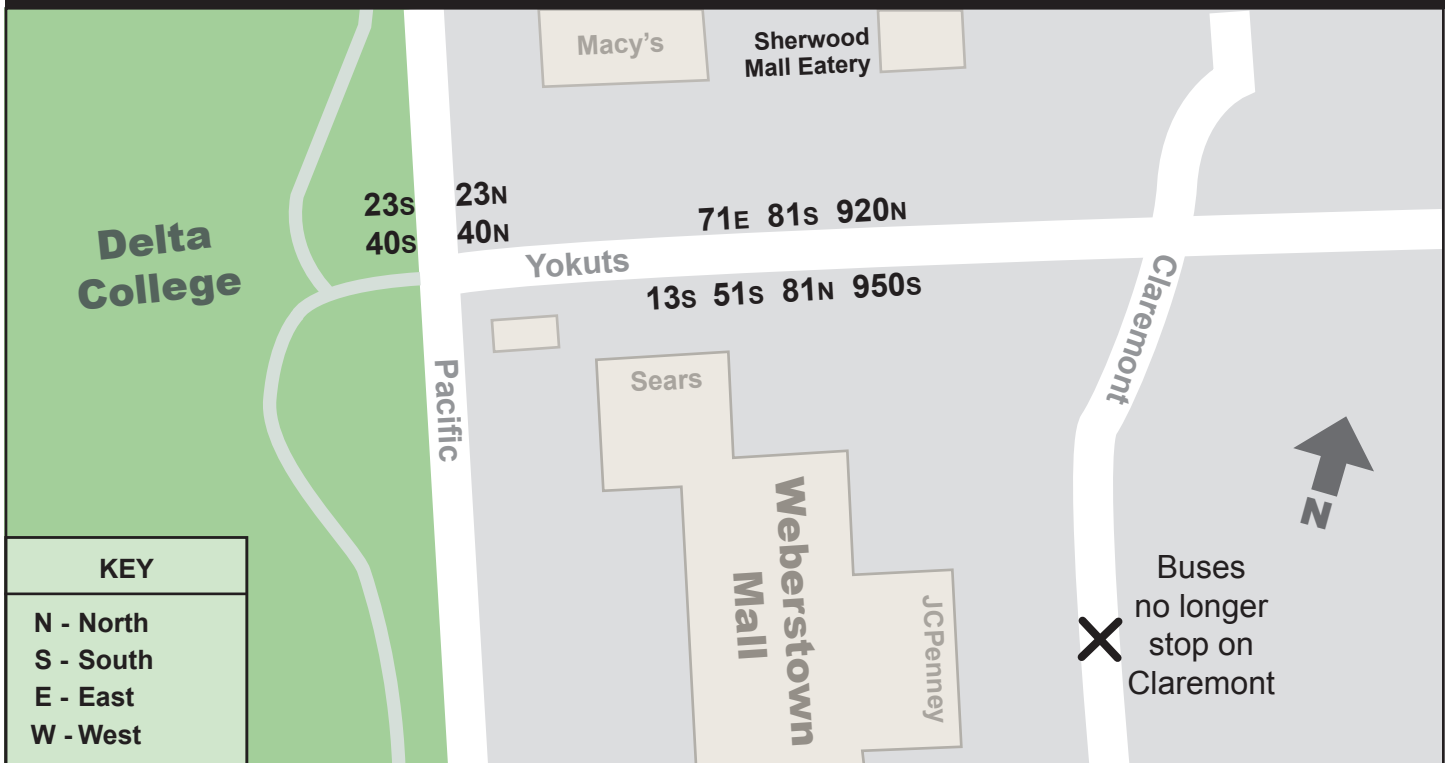

MALL TRANSFER MAPS - EFFECTIVE JANUARY 13, 2008

WEEKDAY / WEEKEND / HOLIDAY SERVICE

MAP NOT TO SCALE

WEEKDAY NIGHT SERVICE (8:00 PM - 11:00 PM)

MAP NOT TO SCALE

REV20080421

Visit the Downtown Transit Center (DTC) or our website for more information

209.943.1111

www.sanjoaquinRTD.com