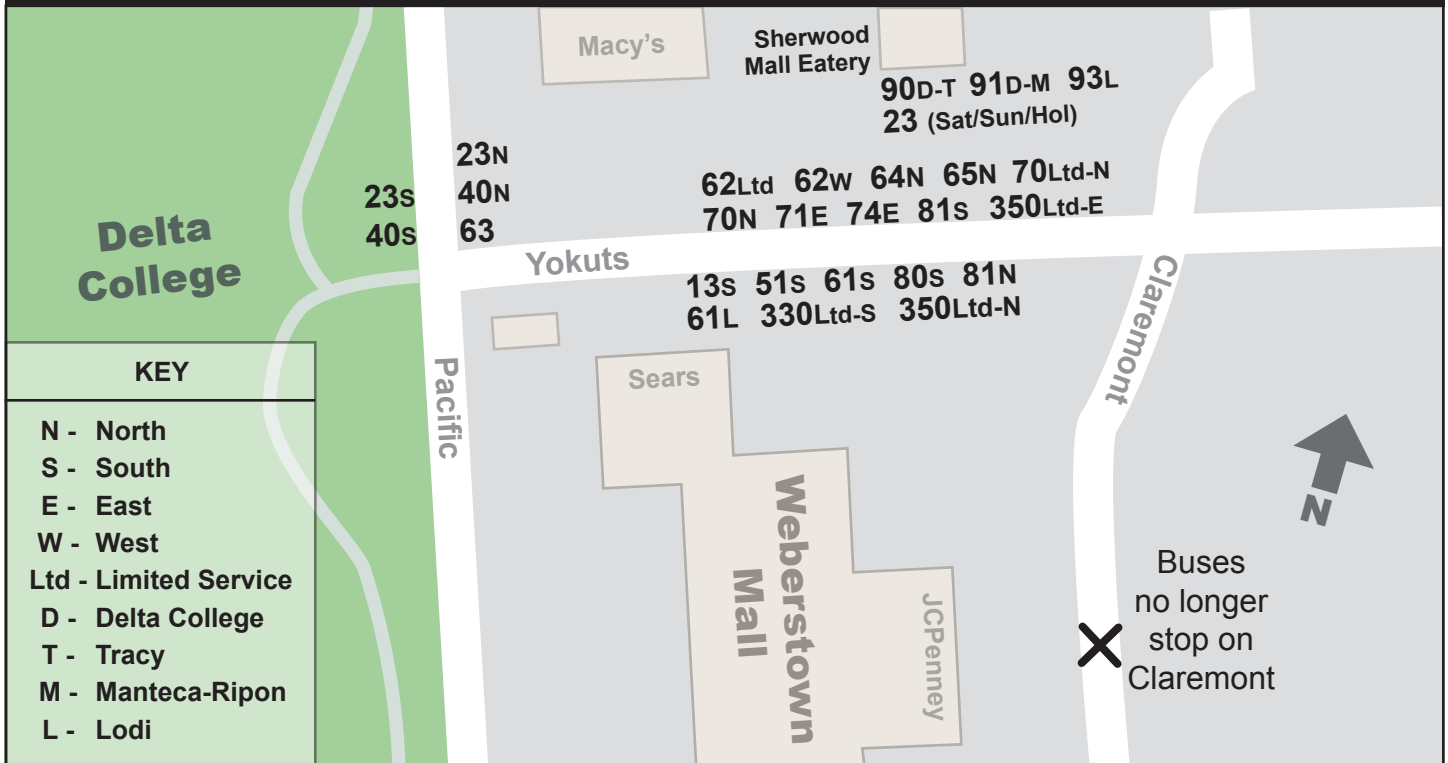

MALL TRANSFER MAPS - EFFECTIVE JANUARY 13, 2008

WEEKDAY / WEEKEND / HOLIDAY SERVICE

MAP NOT TO SCALE

WEEKDAY NIGHT SERVICE (8:00 PM - 11:00 PM)

MAP NOT TO SCALE

REV20080421

Visit the Downtown Transit Center (DTC) or our website for more information

209.943.1111

www.sanjoaquinRTD.com